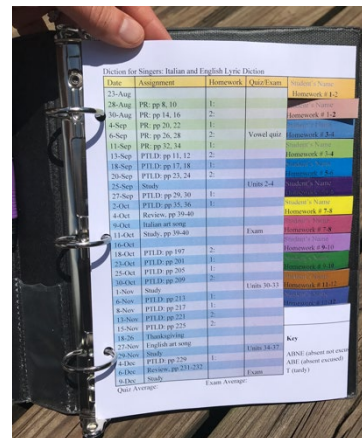

SCHEDULE OF ASSIGNMENTS AND TESTS

Due Date	Assignments	Repertoire Memorization Tests
Week 1		
Week 2	<i>Singer's Daily Practice Journal</i>, pages 1-13	
Week 3	<i>Singer's Daily Practice Journal</i>, pages 15-22	
Week 4	<i>Singer's Daily Practice Journal</i>, pages 23-30	
Week 5	<i>Singer's Daily Practice Journal</i>, pages 31-38	Memorization test
Week 6	<i>Singer's Daily Practice Journal</i>, pages 39-46	
Week 7	<i>Singer's Daily Practice Journal</i>, pages 47-54	
Week 8	<i>Singer's Daily Practice Journal</i>, pages 55-62	
Week 9	<i>Singer's Daily Practice Journal</i>, pages 63-70	Memorization test
Week 10	<i>Singer's Daily Practice Journal</i>, pages 71-78	
Week 11	<i>Singer's Daily Practice Journal</i>, pages 79-86	
Week 12	<i>Singer's Daily Practice Journal</i>, pages 87-94	
Week 13	<i>Singer's Daily Practice Journal</i>, pages 95-102	
Week 14	<i>Singer's Daily Practice Journal</i>, pages 103-110	Memorization test
Week 15	<i>Singer's Daily Practice Journal</i>, pages 111-118	
Week 16	Jury	Memorization test

INSTRUCTOR'S GRADEBOOK

A gradebook that corresponds with the syllabus schedule is provided below. The sheets fit into an 8"x10" notebook. The gradebook contains one page for each student.